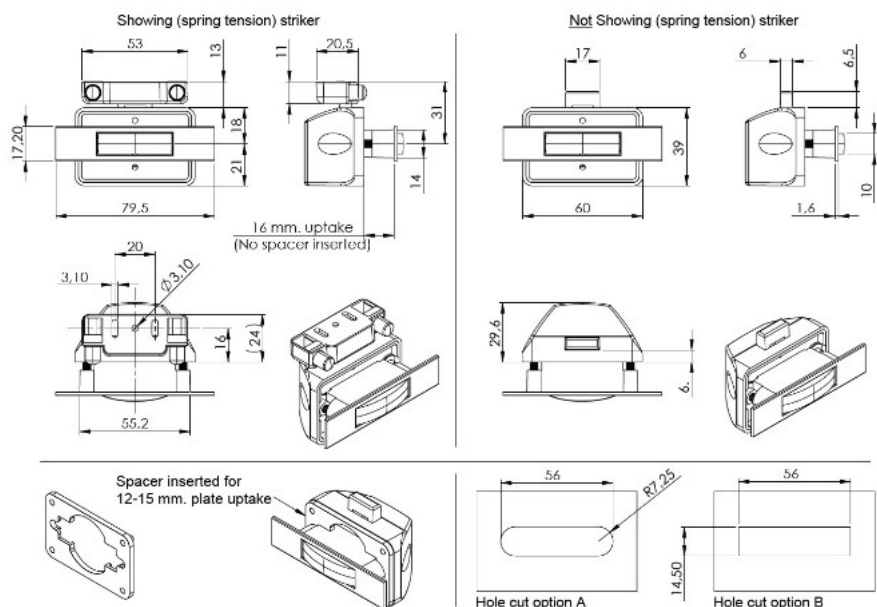

PRODUCT SHEET

Description:

Push Lock "RV", F/12-16 mm, BLK, "Recta" Zamak Knob & Grey ABS Housing, Incl. Grey ABS Striker W/Spring Tension & 3mm, Panel Reduction Spacer in Grey ABS

Item number:

14.03.043-0

Units	Box	Carton	HS Code	Barcode
Pcs.	10	100	8301300000	
				5704866517942

SISO A/S

Mileparken 11
DK-2740 Skovlunde
Denmark
VAT: 24786013

Phone +45 45 830 900

www.siso.dk
siso@siso.dk

Danske Bank
Nytorv Branch
Copenhagen
SWIFT: DABADKKK

Account no.
4180 3112 112936
IBAN Account
DK7230003112112936